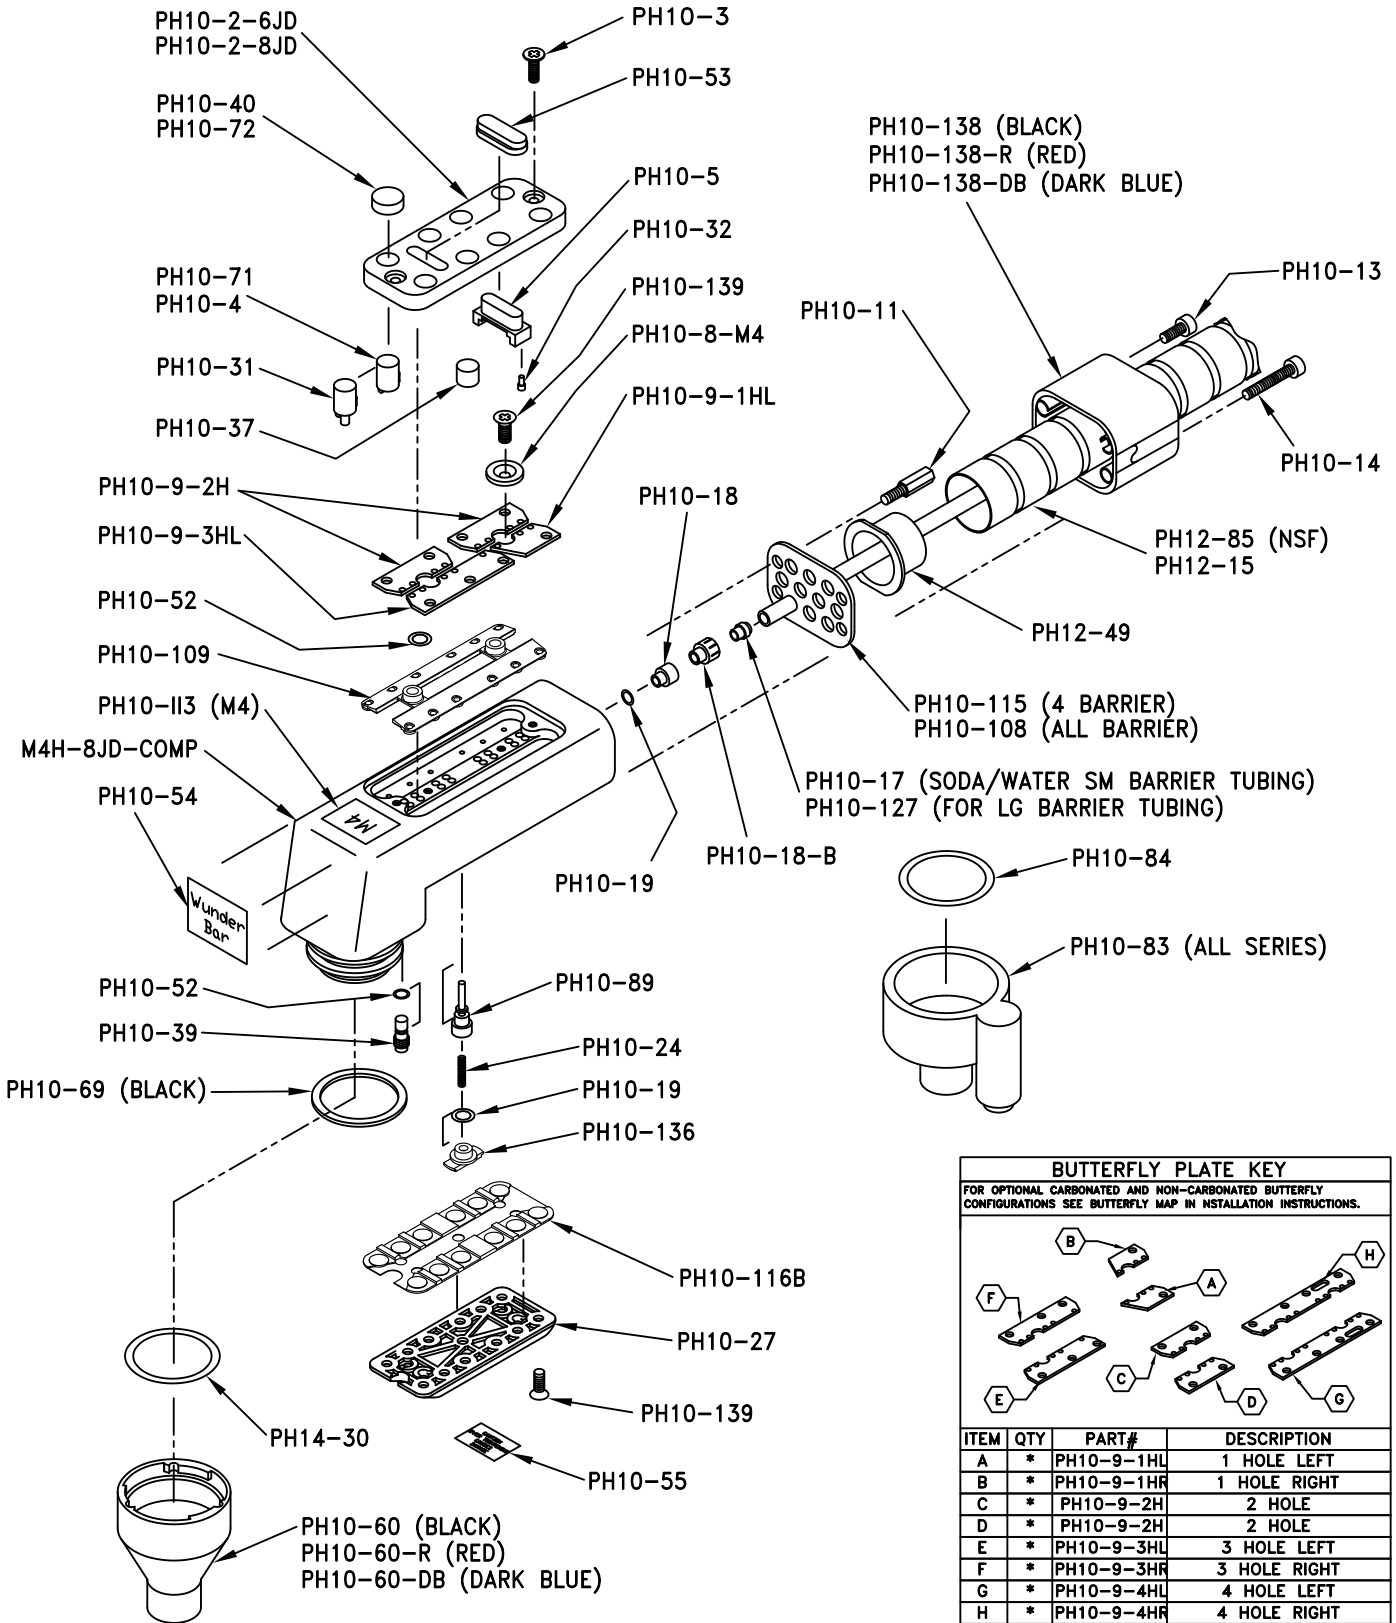

# MARK 4 6 & 8 BUTTON JUICE HANDLE

BUTTERFLY PLATE KEY			
FOR OPTIONAL CARBONATED AND NON-CARBONATED BUTTERFLY CONFIGURATIONS SEE BUTTERFLY MAP IN INSTALLATION INSTRUCTIONS.			
A	*	PH10-9-1HL	1 HOLE LEFT
B	*	PH10-9-1HR	1 HOLE RIGHT
C	*	PH10-9-2H	2 HOLE
D	*	PH10-9-2H	2 HOLE
E	*	PH10-9-3HL	3 HOLE LEFT
F	*	PH10-9-3HR	3 HOLE RIGHT
G	*	PH10-9-4HL	4 HOLE LEFT
H	*	PH10-9-4HR	4 HOLE RIGHT